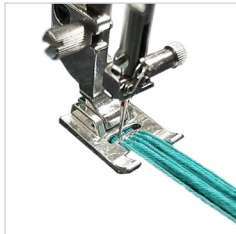

202-093-208
Pintucking foot – wide (N1)

202-099-204
Bias binder foot (W)

202-097-202
Beading and pearl foot for 2 mm strings (L1)

202-100-209
Edge guide foot (SE)

202-098-203
Beading and pearl foot for 2.5mm to 4 mm strings (L2)

202-239-002
Clear view ¼” seam foot for straight stitch needle plate (OM)

202-095-200
Ruffler foot

202-142-007
Free motion couching foot (FMC)

202-091-206
Ultra glide foot (U)

202-391-003
Tape guide foot (TG)

eXcellence 792PRO

Optional accessories

202-507-004
9-Hole Cording foot H2

202-488-008
Bi-level foot

202-235-008
Dual Feed quilting piecing foot 1/4" – wide system (OD)

202-489-009
Piping foot (narrow)
Max. cord size 3 mm

202-257-006
Dual Feed Plus foot holder and foot – narrow system (VD)

202-490-003
Lap-seam foot

202-155-003
Dual Feed Plus zipper foot narrow (ED)

202-102-201
Dual Feed straight stitch foot – wide system (STD)